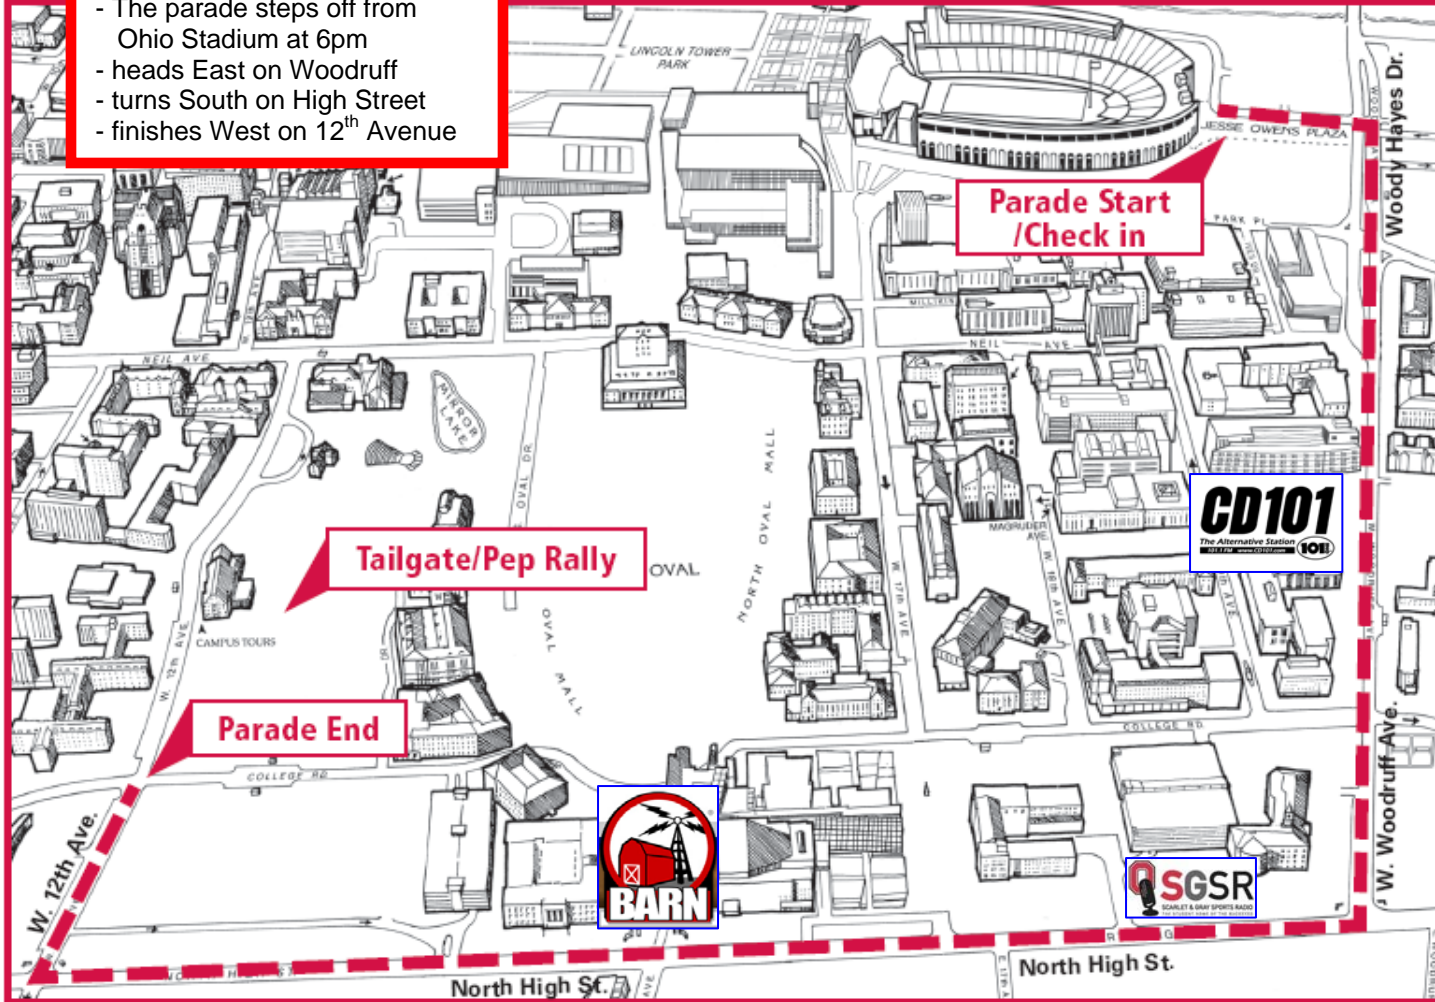

2009 Homecoming Parade

- The parade steps off from Ohio Stadium at 6pm
- heads East on Woodruff
- turns South on High Street
- finishes West on 12th Avenue

Parade Start /Check in

Tailgate/Pep Rally

Parade End